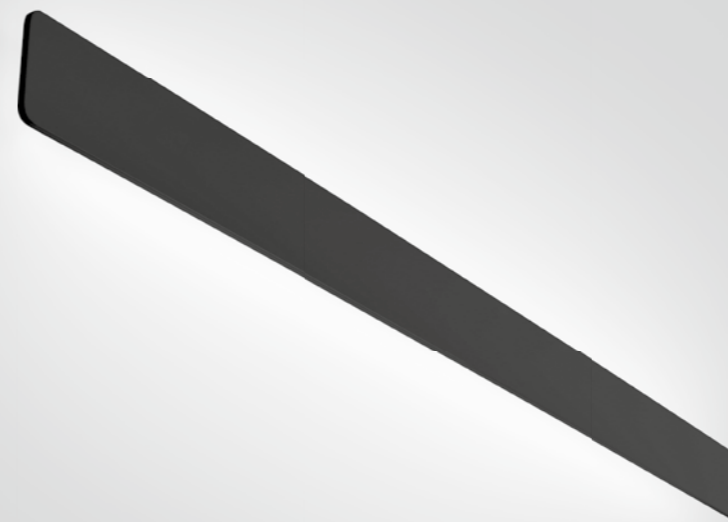

MILES

WALL SURFACE

9.0

LED 30W | 220-240VAC | 50-60Hz
COB 3-step | incl. PS | phase-cut dim
aluminium powder coated
brushed

2.13kg | IP20 | >0.3m | P

3000K | >80 CRI | 1600lm

	CODE
	317274W4
	317274L4
	317274B4

12.0

LED 38W | 220-240VAC | 50-60Hz
COB 3-step | incl. PS | phase-cut dim
aluminium powder coated
brushed

2.62kg | IP20 | >0.3m | P

3000K | >80 CRI | 2200lm

	CODE
	317374W4
	317374L4
	317374B4