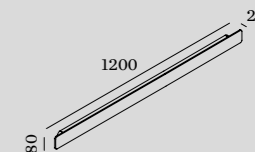

MILES

WALL SURFACE

9.0

LED 30W | 220-240VAC | 50-60Hz
COB 3-step | incl. PS | phase-cut dim
aluminium powder coated
brushed

2.13kg | IP20 | >0.3m | P

3000K | >80 CRI | 1600lm

	CODE
	317274W4
	317274L4
	317274B4

12.0

LED 38W | 220-240VAC | 50-60Hz
COB 3-step | incl. PS | phase-cut dim
aluminium powder coated
brushed

2.62kg | IP20 | >0.3m | P

3000K | >80 CRI | 2200lm

	CODE
	317374W4
	317374L4
	317374B4